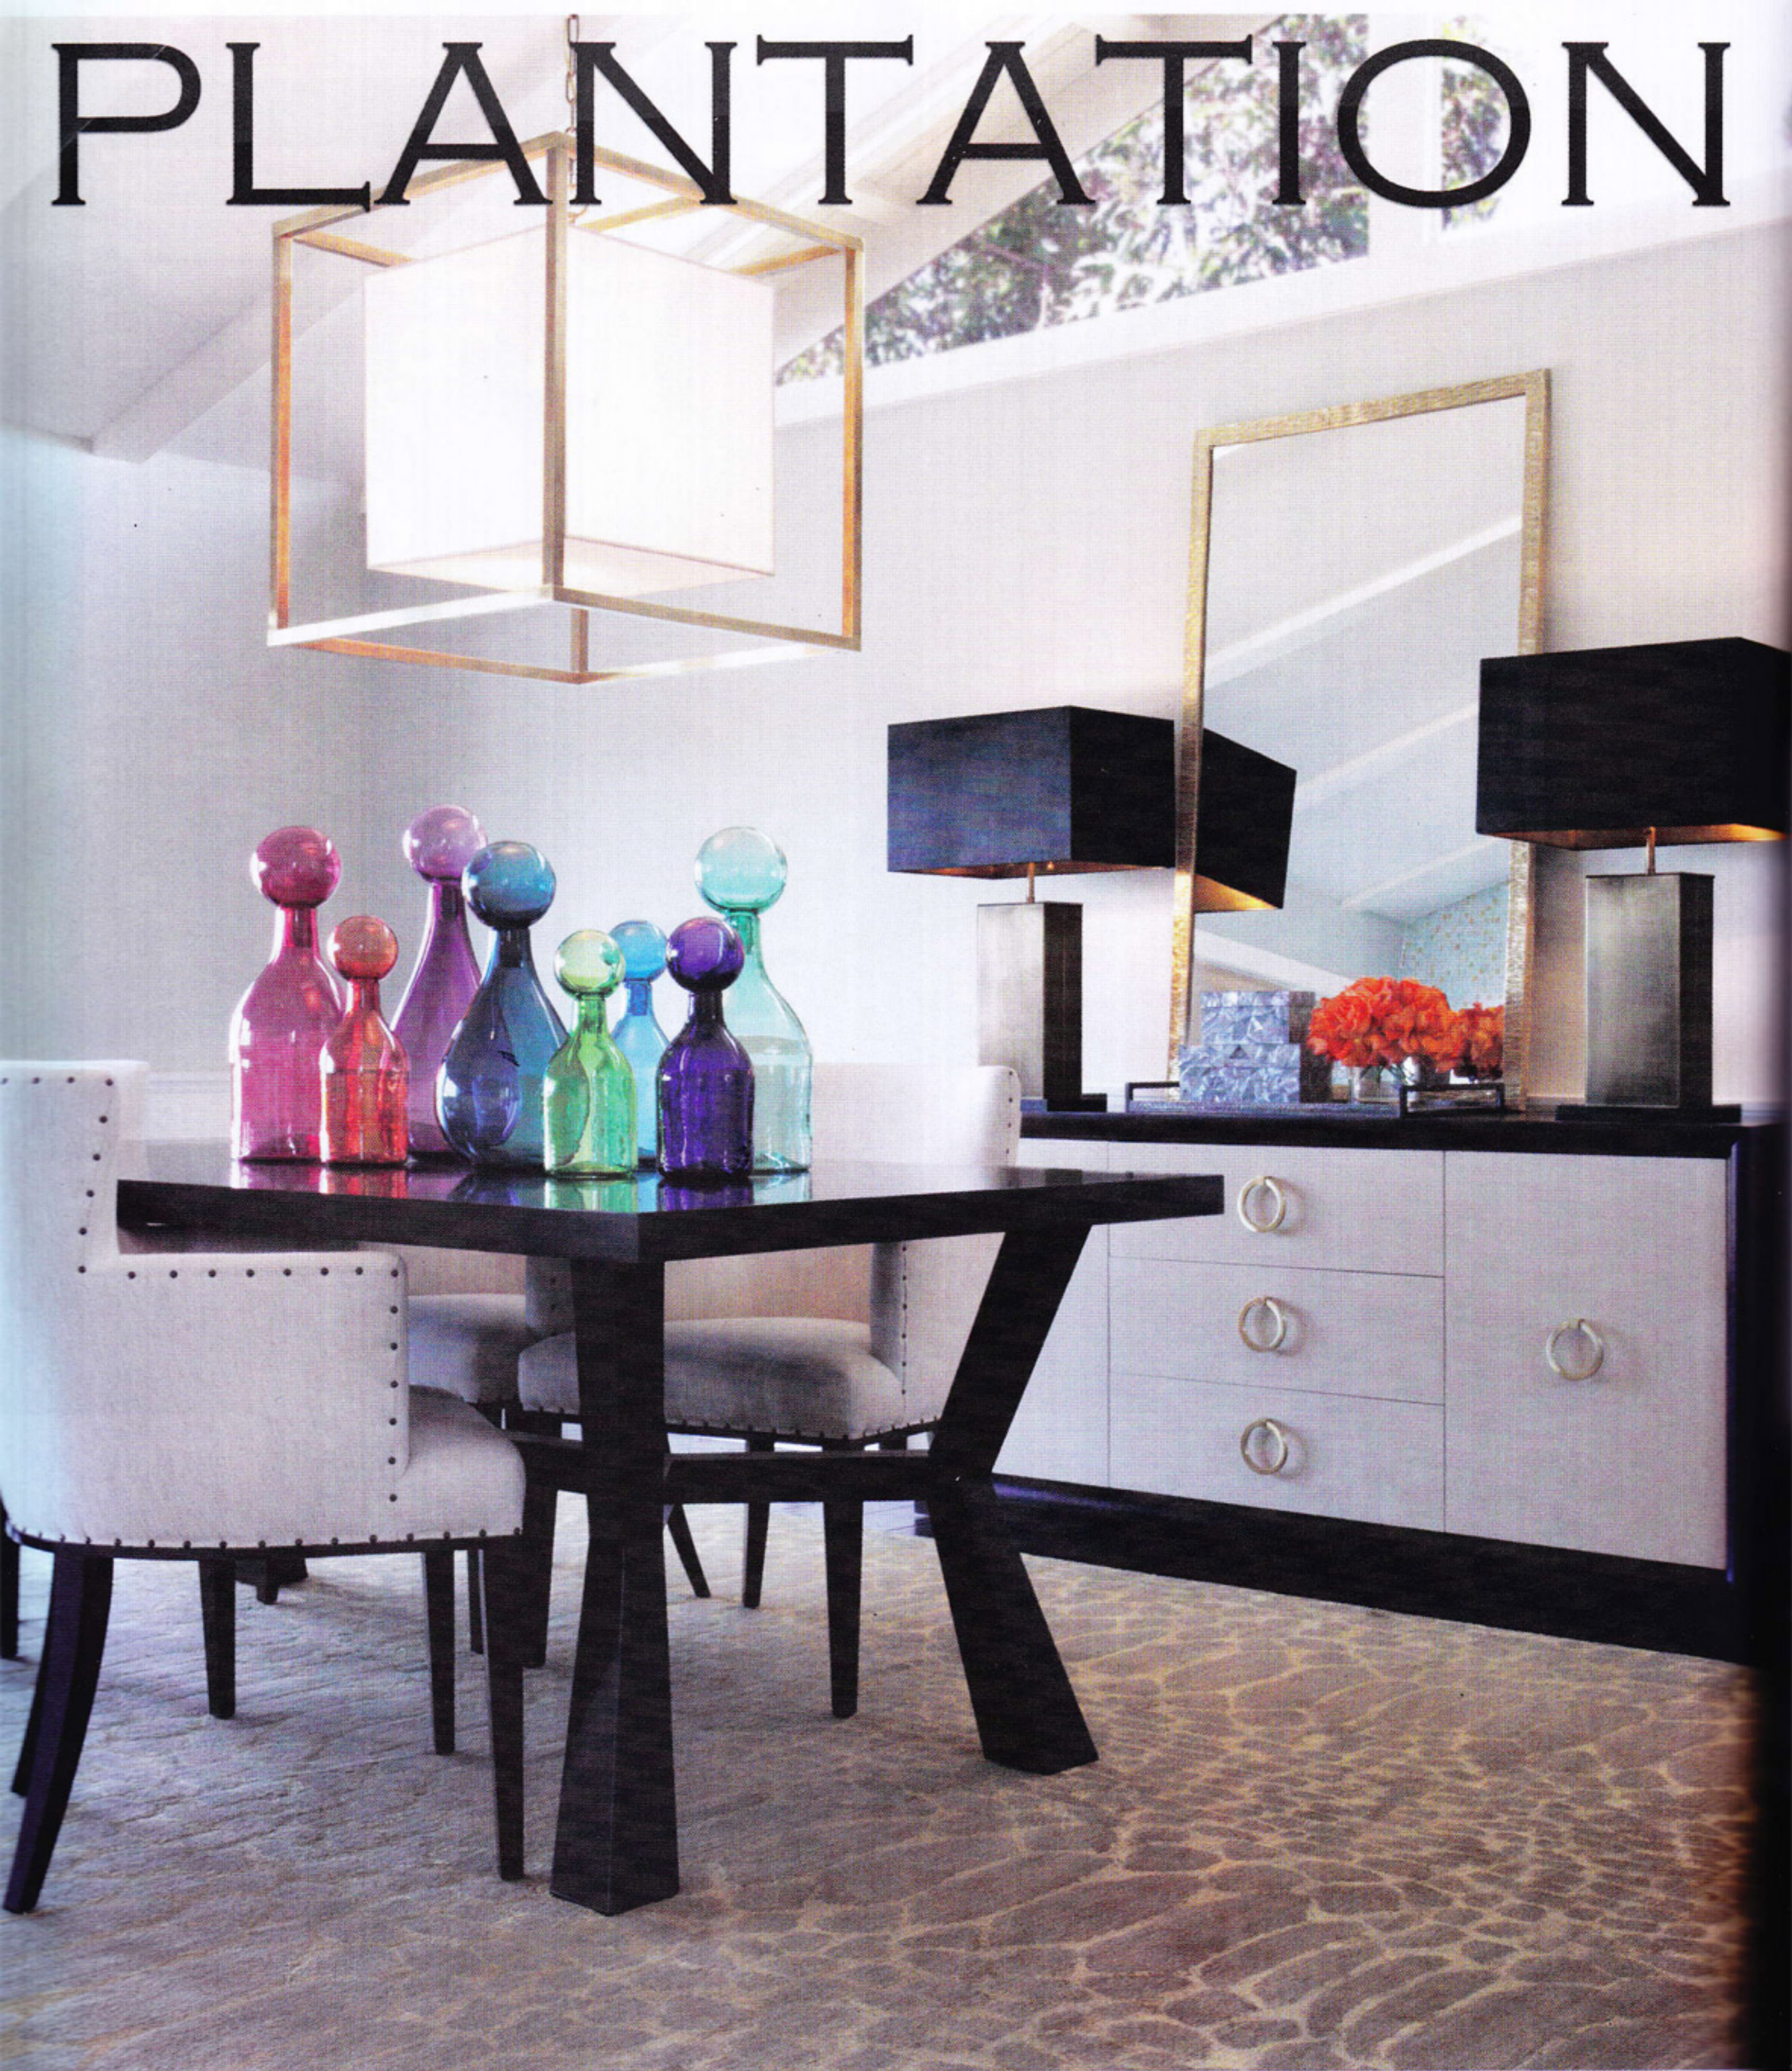

PLANTATION

LOS ANGELES SAN FRANCISCO VENICE BEACH

1-800-513-1621 PLANTATIONDESIGN.COM