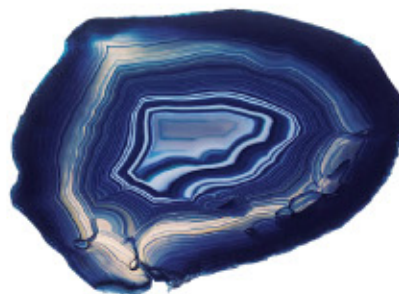

Rablabs, $70