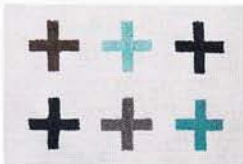

Graphic

- **SHOWER CURTAIN** President's Choice Bubbles. PVC. 72" sq. $10. At Real Canadian Superstores.
- **BATH MAT** Dwell Studio Plus bath mat in Aqua. Cotton. 2' x 3'. $64. At Modern Karibou.
- **FINAL TOUCH** House & Home bath accessories. Nickel finish. Waste can, $50; julep cup, $13; soap pump, $20; canister, $18. At Home Outfitters.

Romantic

- **SHOWER CURTAIN** Bustled shower curtain. Cotton. 72" sq. $138. At Anthropologie.
- **TOWEL** Diamond patterned jacquard bath towel. Organic cotton. 54" x 27". $24. At West Elm.
- **FINAL TOUCH** Hook. Cast iron with rust patina. 12" h. x 3" w. x 7" d. Approx. $57. Through Restoration Hardware.

Organic

- **SHOWER CURTAIN** Gingham shower in Celery. Cotton. 72" sq. $84. Through Cone Hill.
- **BATH MAT** Shira Leah eco bath mat in teak. 2" h. x 28" l. x 16" w. $130. Through David Youngson.
- **FINAL TOUCH** Natura wall towel rack. 19" h. x 9" w. x 6" d. $40. Through Home